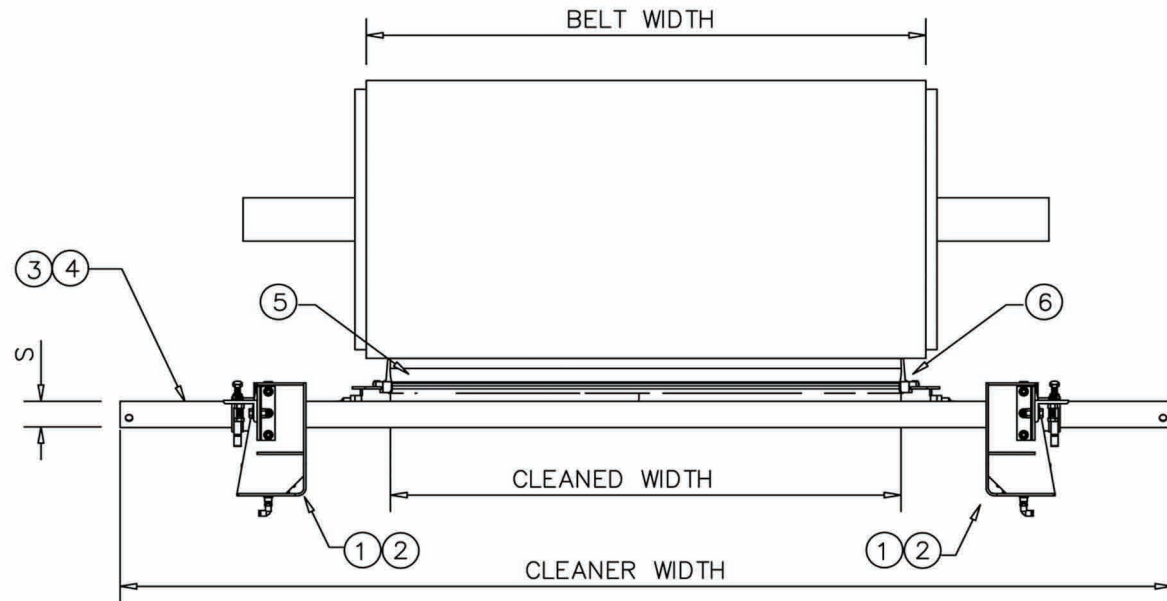

# MCS1 AIR BAG SECONDARY BELT CLEANER

BELT WIDTH	Y	A	B	C	CHUTE CUT OUT		
					D	J	K
800mm-1200mm	135	70	100	160	60	345	240
1400mm-2000mm	145	78	100	160	70	345	240

ITEM	PART No.	DESCRIPTION
1	81 100 00 85-P	AIR BAG PIVOT 800/1200mm belts
2	81 100 00 82-P	AIR BAG PIVOT 1400/2000mm belts
3	MCS1-60mm SHAFT ASSY	BLADE CARRIER ASSEMBLY 800/1200
4	MCS1-76mm SHAFT ASSY	BLADE CARRIER ASSEMBLY 1400/2000
5	MCS1 BLADE	POLYURETHANE BLADE
6	81 200 00 25	BLADE END STOP

BELT WIDTH	CLEANED WIDTH	CLEANER WIDTH	S
800	800	1700	60
900	900	2050	60
1050	1050	2200	60
1200	1200	2350	60
1400	1400	2650	76
1500	1500	2750	76
1600	1500	2850	76
1800	1800	3050	76
2000	2000	3250	76