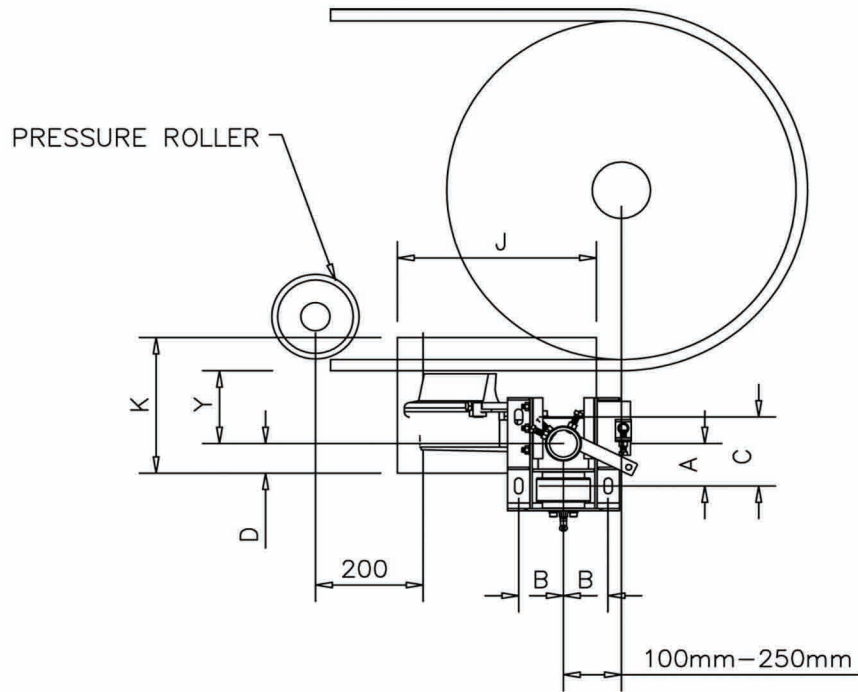

# MCS1 AIR BAG SECONDARY BELT CLEANER

BELT WIDTH	Y	A	B	C	CHUTE CUT OUT		
					D	J	K
800mm-1200mm	135	70	100	160	60	345	240
1400mm-2000mm	145	78	100	160	70	345	240

ITEM	PART No.	DESCRIPTION
1	81 100 00 85-P	AIR BAG PIVOT 800/1200mm belts
2	81 100 00 82-P	AIR BAG PIVOT 1400/2000mm belts
3	MCS1-60mm SHAFT ASSY	BLADE CARRIER ASSEMBLY 800/1200
4	MCS1-76mm SHAFT ASSY	BLADE CARRIER ASSEMBLY 1400/2000
5	MCS1 BLADE	POLYURETHANE BLADE
6	81 200 00 25	BLADE END STOP

BELT WIDTH	CLEANED WIDTH	CLEANER WIDTH	S
800	800	1700	60
900	900	2050	60
1050	1050	2200	60
1200	1200	2350	60
1400	1400	2650	76
1500	1500	2750	76
1600	1500	2850	76
1800	1800	3050	76
2000	2000	3250	76